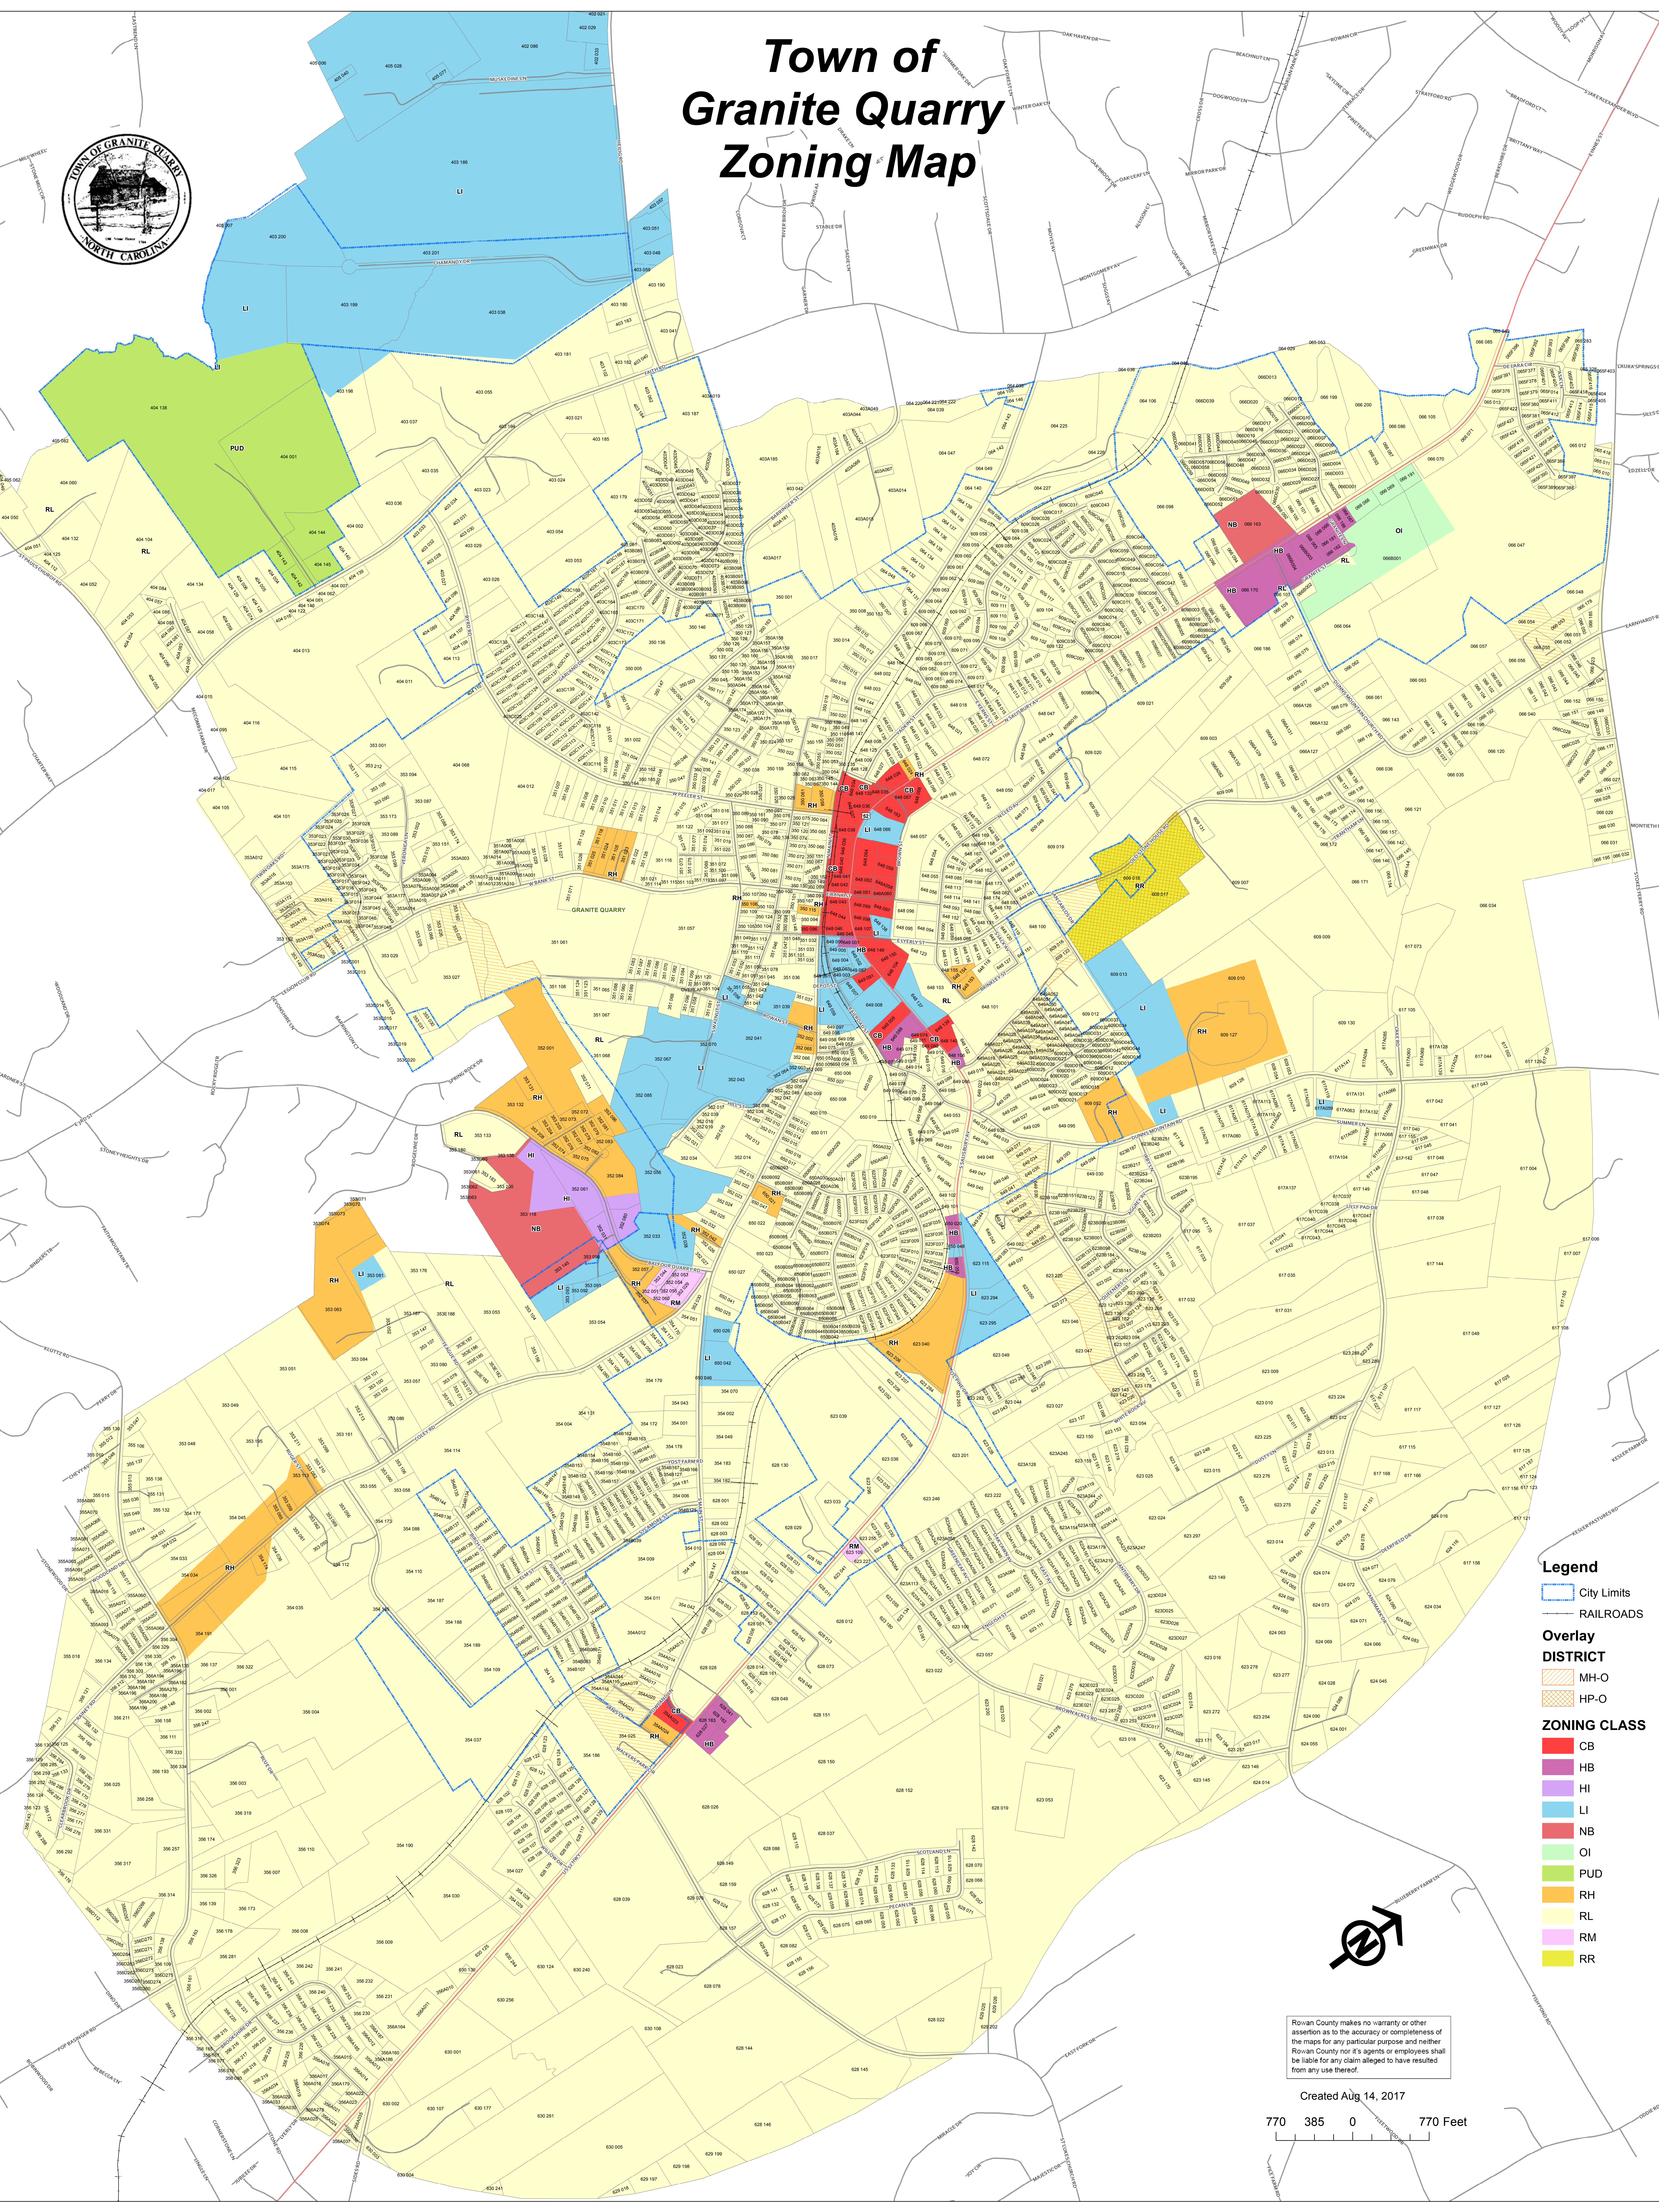

Town of Granite Quarry Zoning Map

Legend

- City Limits
- RAILROADS

Overlay

- DISTRICT MH-O
- DISTRICT HP-O

ZONING CLASS

- CB
- HB
- HI
- LI
- NB
- OI
- PUD
- RH
- RL
- RM
- RR

Created Aug 14, 2017