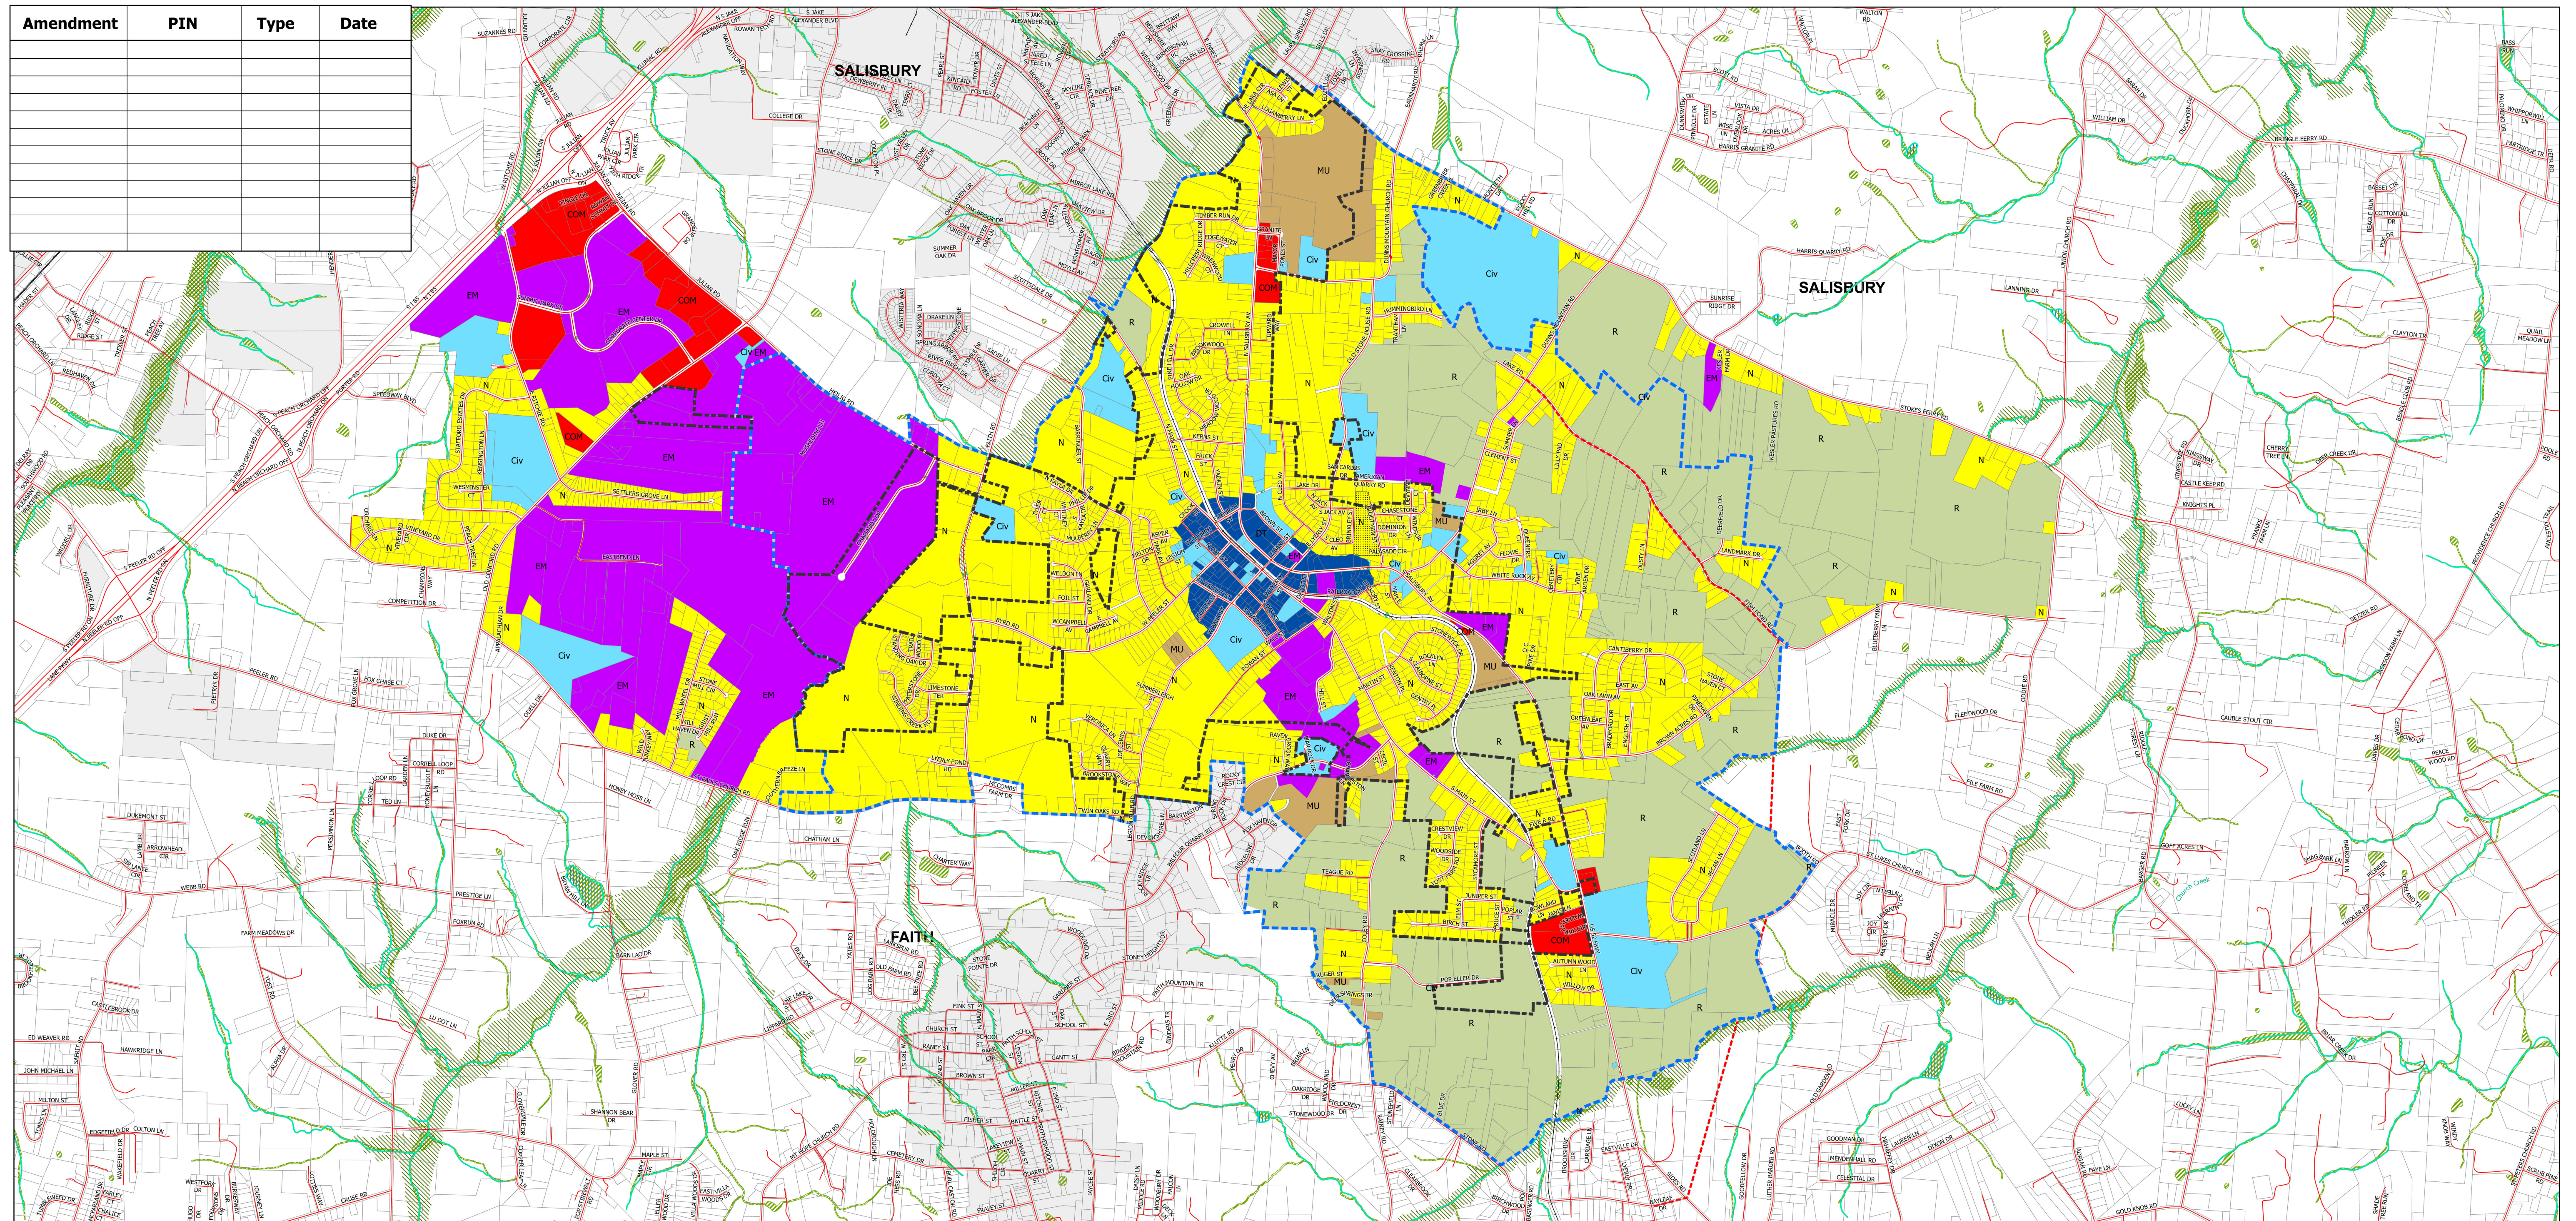

Amendment	PIN	Type	Date

May 20, 2024

TOWN OF GRANITE QUARRY