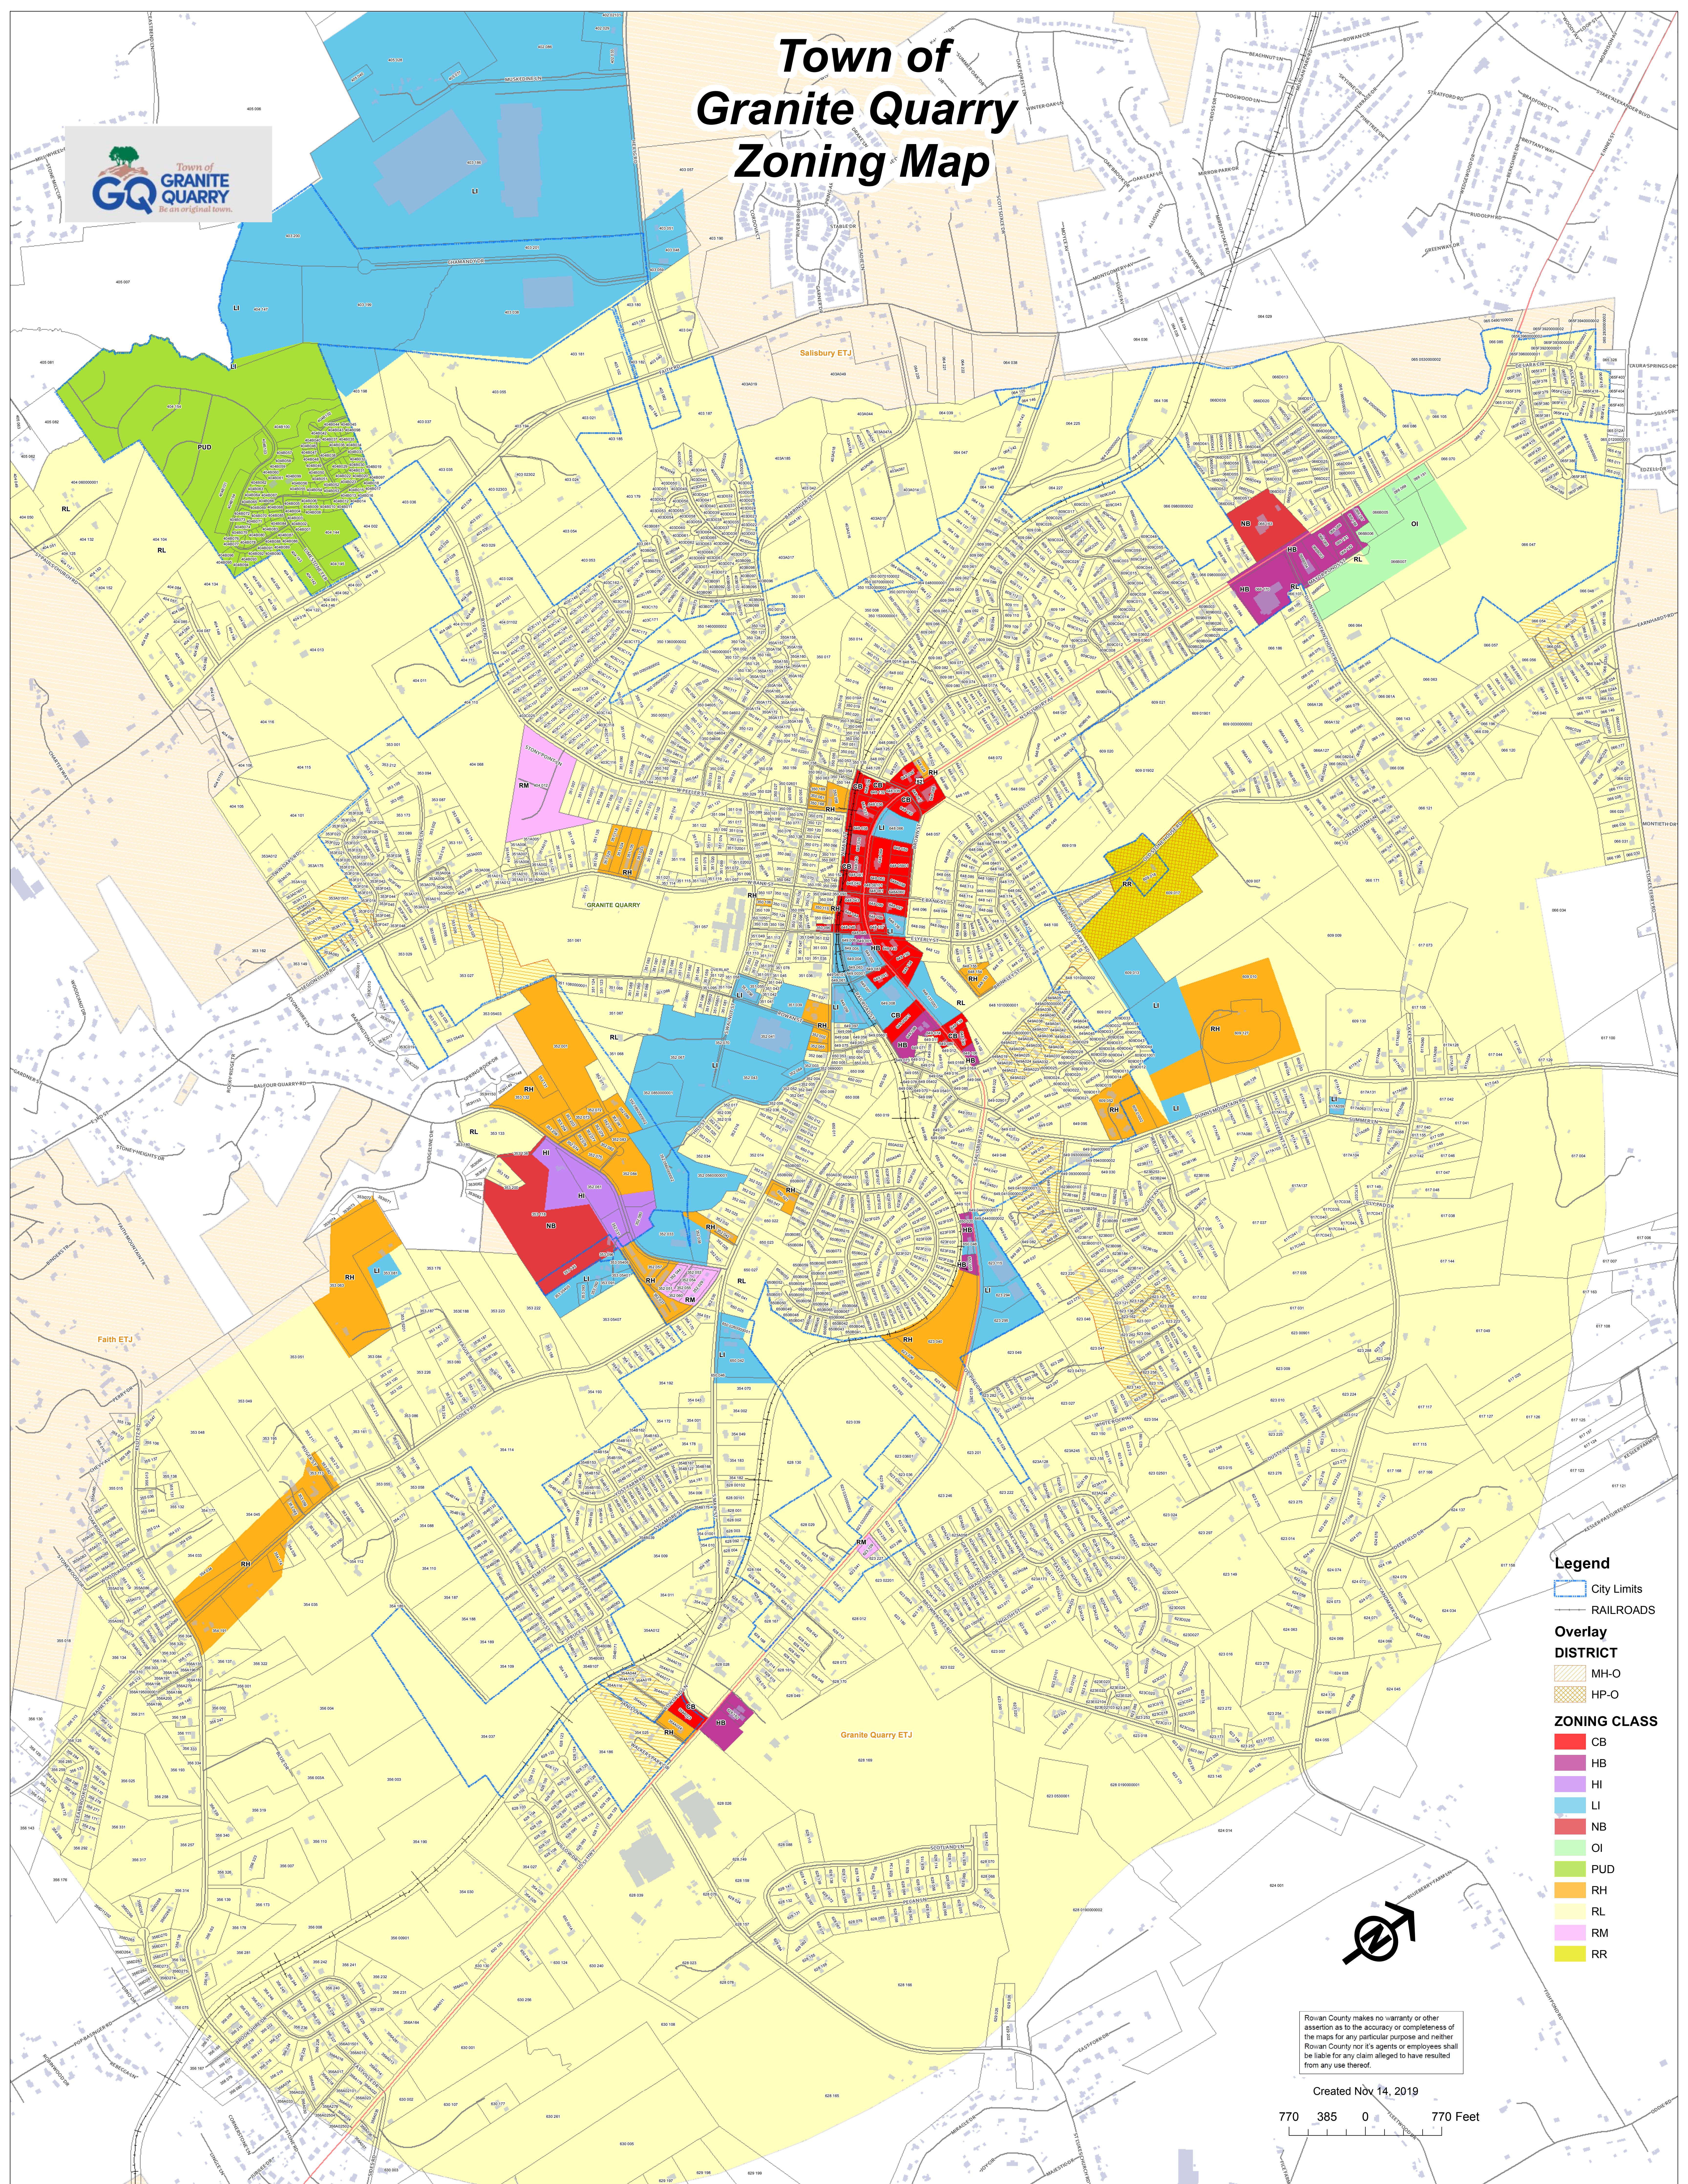

Town of Granite Quarry Zoning Map

Legend

- City Limits
- RAILROADS
- **Overlay**
- DISTRICT MH-O
- HP-O
- **ZONING CLASS**
- CB
- HB
- HI
- LI
- NB
- OI
- PUD
- RH
- RL
- RM
- RR

Created Nov 14, 2019